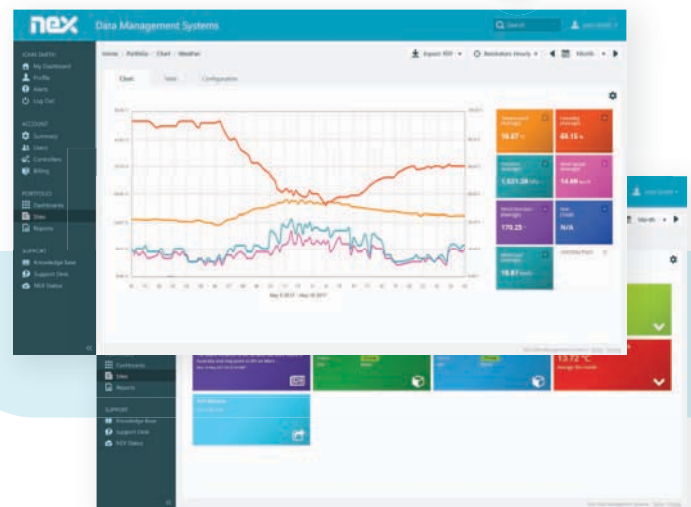

6 x wireless temperature sensors

Powerful Reports

Intuitive reports highlighting building efficiency

- Energy reports include complete power usage, sub-circuit usage, cost breakdown, and identified significant events.
- Reports show peak readings for air quality, temperature, and volatile gases, highlighting compliance considerations.
- Assess building upgrades and calculate ROI using insightful before and after reports.

NEX Cloud

The gateway to your building's potential

- Access live data through our web portal for the duration of the hire period.
- Customisable dashboard and intuitive charts.
- Unlock CSV data exports and email alerts with a permanent NEX system and cloud subscription.